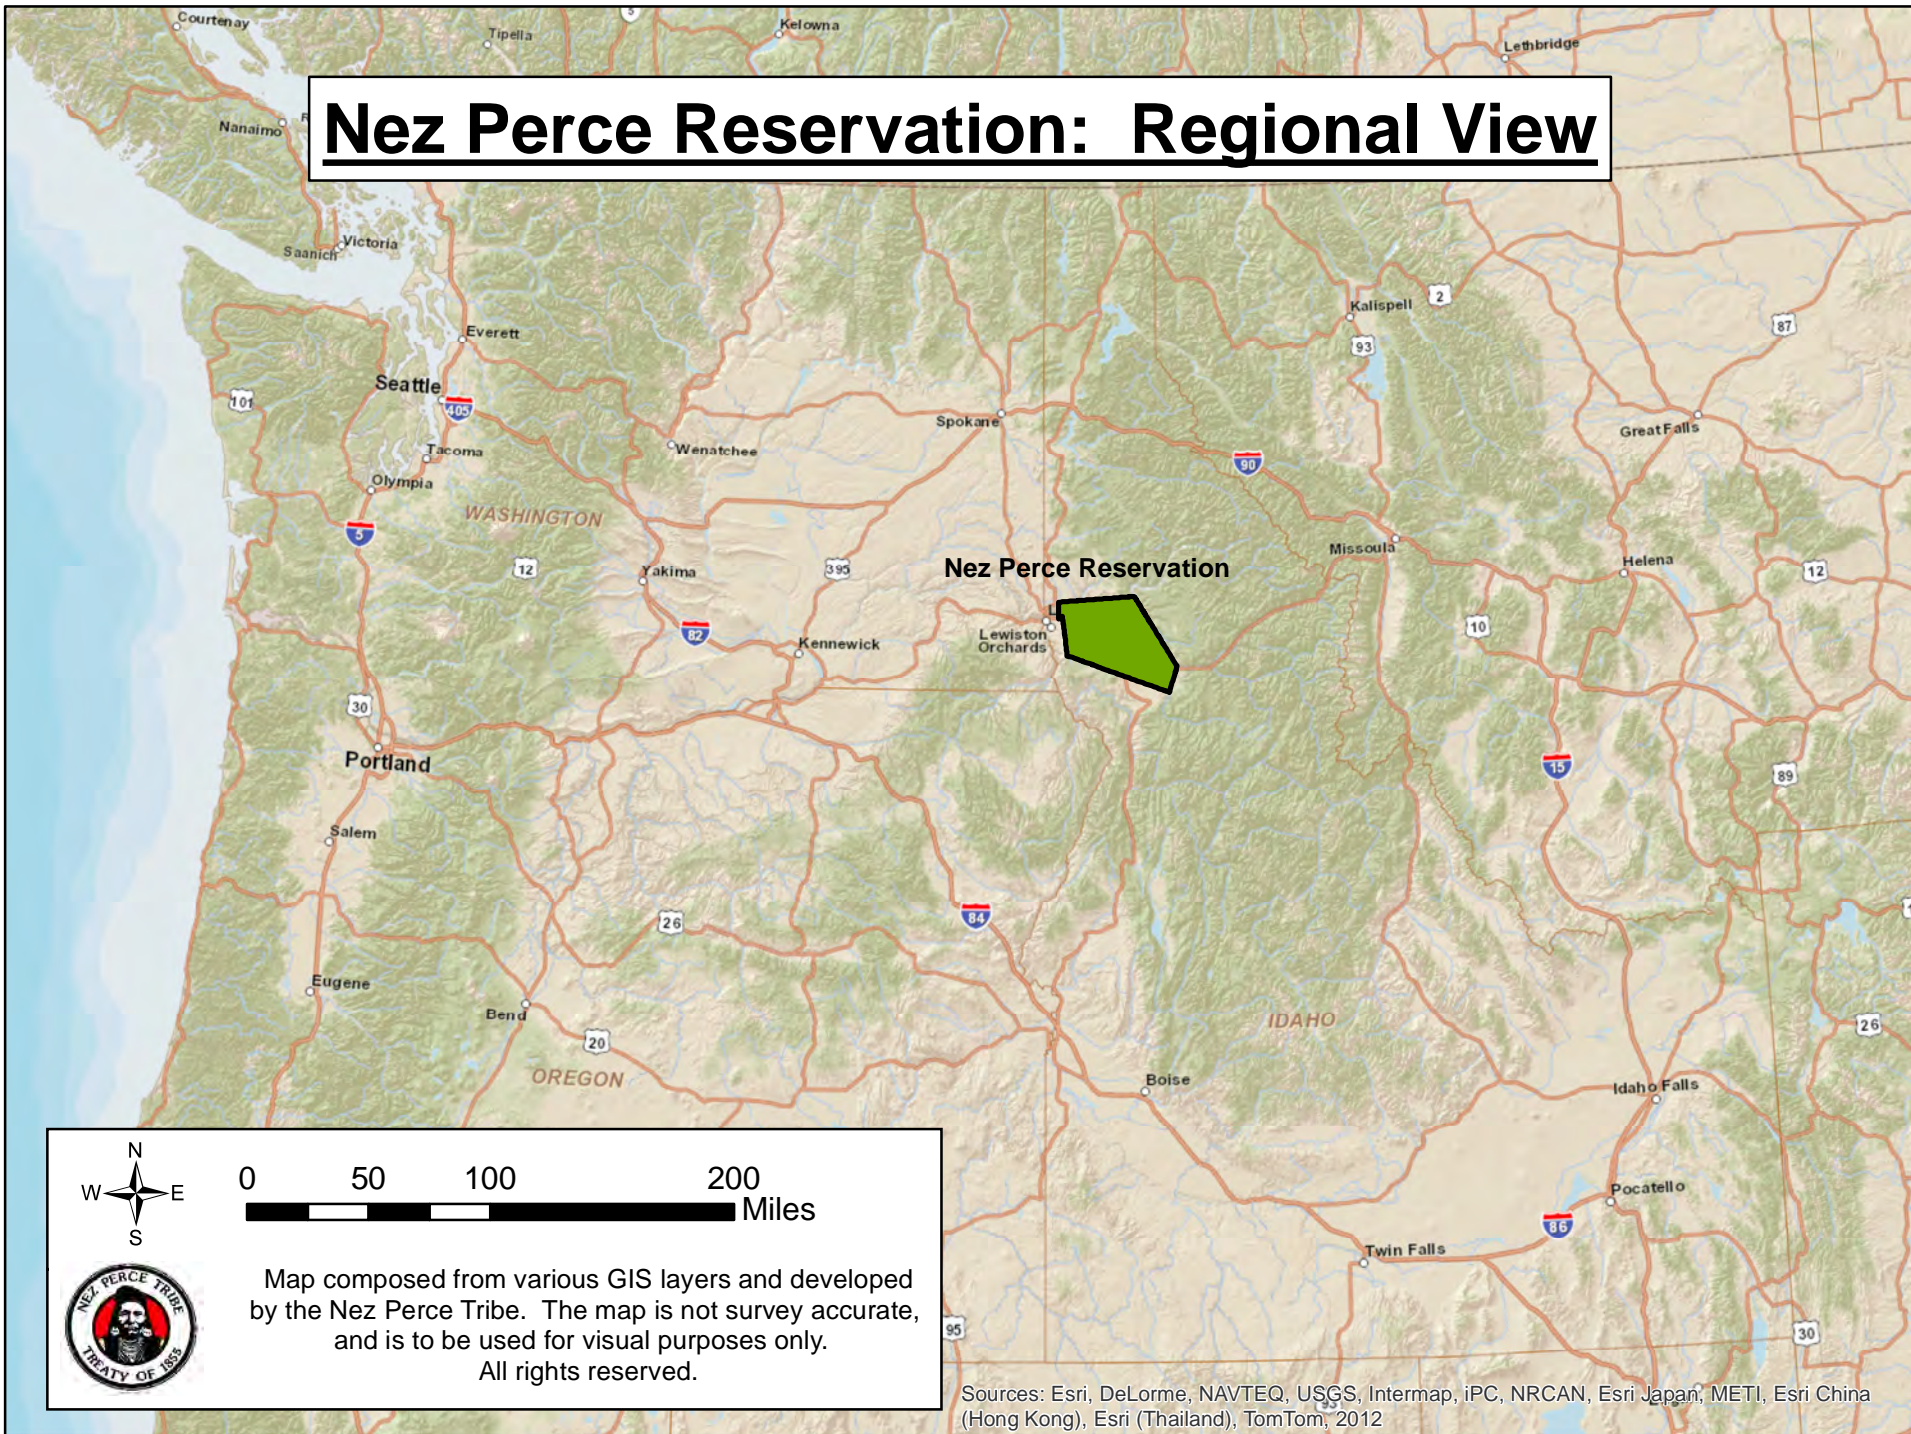

Nez Perce Reservation: Regional View

0 50 100 200 Miles

Map composed from various GIS layers and developed by the Nez Perce Tribe. The map is not survey accurate, and is to be used for visual purposes only. All rights reserved.

Sources: Esri, DeLorme, NAVTEQ, USGS, Intermap, iPC, NRCAN, Esri Japan, METI, Esri China (Hong Kong), Esri (Thailand), TomTom, 2012